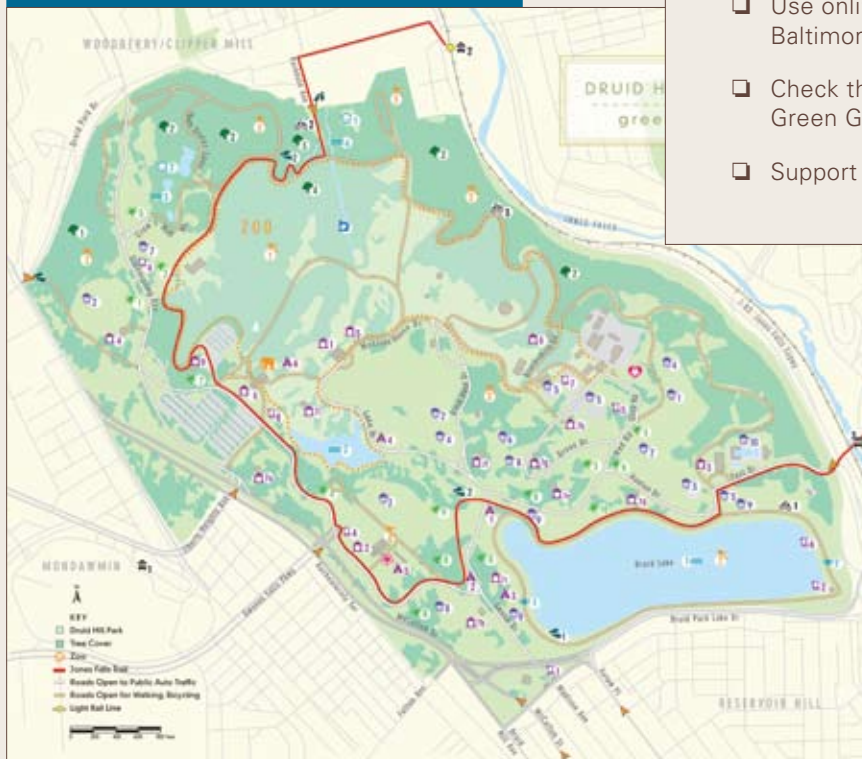

### KEY FACTS AND RELATED EFFORTS

- \* **Baltimore Green Map** is one of over 400 local organizations participating in the international Green Map® System. Using the international icons, BGM maps Baltimore's ecological and cultural resources and the city's progress toward becoming a healthy, sustainable urban environment. In 2009, the Baltimore Regional Green Map featured 330 sites and BGM began two new area maps, Roland Park & Environs and Charles Village/Greenmount/Waverly.
- \* The **Neighborhood Design Center** launched GreenNDC in 2009 to educate residents and partner organizations on the benefits of green design and what it means to "go green". NDC provides volunteer services to incorporate green design into the earliest phases of the design, cultivates a volunteer base with strong green design skills and experience, and serves as an ongoing resource for area nonprofits and community leaders.
- \* In 2009, the **Community Greening Resource Network** hosted 23 workshops and trainings which were attended by 194 gardeners. CGRN's shared calendar included over 189 workdays, workshops, trainings, tree sales, celebrations, volunteer days, films, short courses, conferences, Give-Away Days, and tours for Baltimore's gardeners, led by a variety of organizations and groups throughout the City.
- \* Urbanite Magazine created a **Baltimore Green Guide** as part of its April 2009 issue featuring local green businesses in areas including construction, groceries, recycling, beauty, transportation, and much more. [www.urbanitebaltimore.com](http://www.urbanitebaltimore.com)

### BALTIMORE GREEN MAP: DRUID HILL PARK

« The Baltimore Green Map continues to grow, showing an increasing number of associations, organizations, events and businesses that are green. The Druid Hill Park green map is available for download and print at [www.baltogreenmap.org](http://www.baltogreenmap.org).